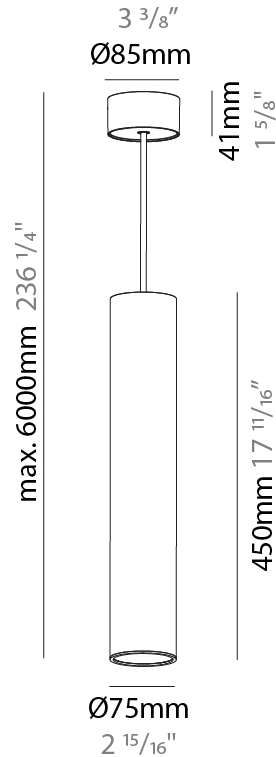

GENERAL

Series: Hangover
Subseries: Hangover Monopoint Surface Canopy
Brand: Prolicht
Division: Architectural
Mounting Type: Suspension
Mounting Location: Ceiling
Subcategory: Pendant

PHYSICAL

Shape: Cylinder
Diameter (mm): 75
Diameter (in): 2 ¹⁵/₁₆
Height (mm): 450
Height (in): 17 ¹¹/₁₆
Max. Overall Height (mm): 2450
Max. Overall Height (in): 96 ⁷/₁₆
Light Distribution: Direct / Indirect
Diffuser: Shine Ring 0-6
Fixture Finish: SSR / BKV / CWI / CRY / HAB / UFT / ITA / RUA / FTG / MYG / LOD / PUS / FRO / FUP / KIA / POP / BLS / SPG / MEY / GOH / GUM / CHC / COM / ABZ / JAG / OBR / MOS / ROR
Fixture Material: Aluminum
Cable Details: 2000mm / 6000mm Cable in White / Black / Orange / Red

ELECTRICAL

Lamp Type: LED (Zhaga Standard)
Input Wattage (W): 20.8
Total Output Wattage (W): 19
Dimming: Tri-Mode (Non-Dimming and Phase Dimming (120Vac only) and 0-10V Dimming)
Driver Included: Yes
Driver Location: External
Driver Type: Constant Current - Universal
Driver Class: Class 2
Housing: ENCP3
Input Voltage (V): 120 - 277
Constant Current (MA): 500

LED

Number of LEDs: 2
Color Temperature (°K): 2700 / 3000 / 4000
Max. Delivered Lumen (lm): 1821
CRI: >90 CRI
Efficiency (%): 86
Lamp Life (hrs): 50000

OPTICAL

Reflector°: 18 / 36 / 52

RATINGS AND CERTIFICATIONS

Certified By: Certified for North American Standards
IP rating: IP20