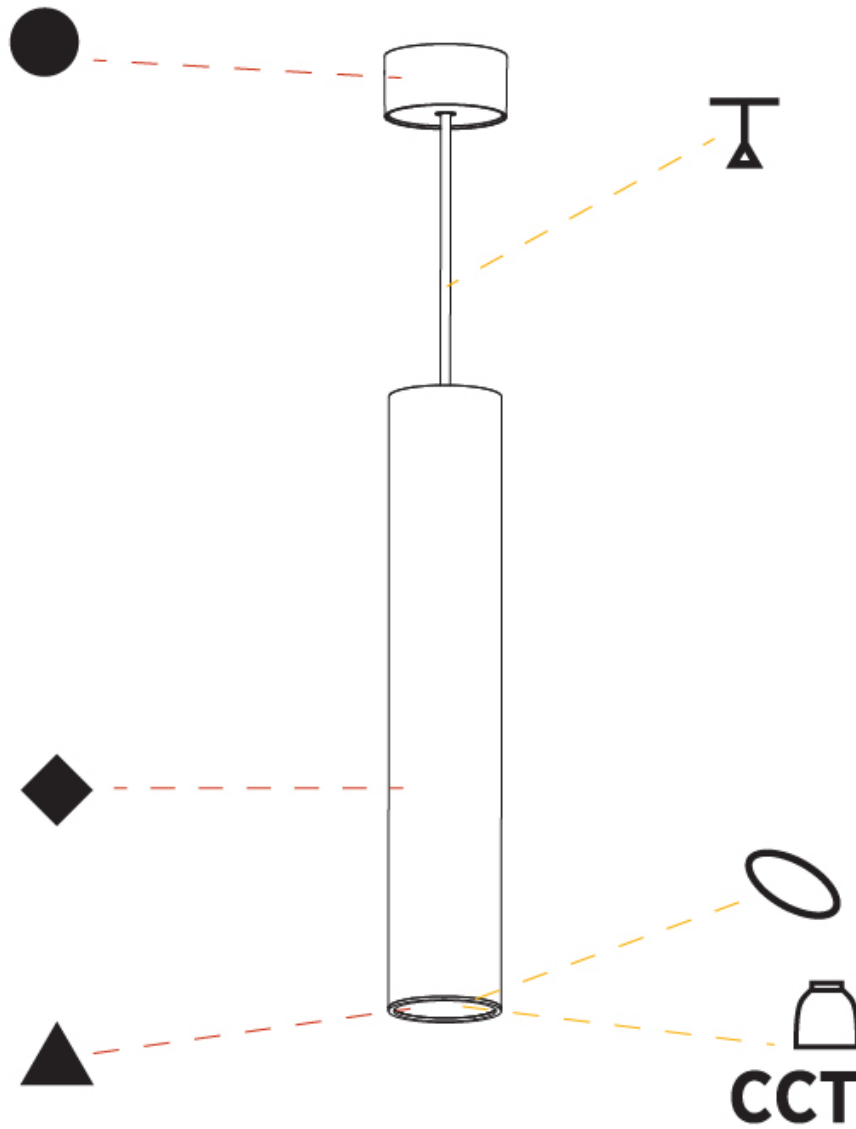

HANGOVER MONOPOINT SURFACE CANOPY SUSPENSION

A300170-

PROJECT
TYPE
SPECIFIER
QUANTITY
DATE

A