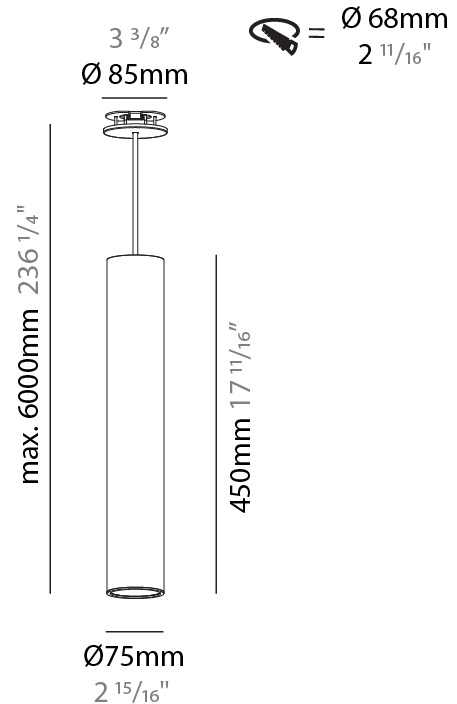

PHYSICAL

Shape: Cylinder
Diameter (mm): 75
Diameter (in): 2 ¹⁵/₁₆
Height (mm): 450
Height (in): 17 ¹¹/₁₆
Max. Overall Height (mm): 2450
Max. Overall Height (in): 96 ⁷/₁₆
Light Distribution: Downlight
Diffuser: Shine Ring 0-6
Fixture Finish: SSR / BKV / CWI / CRY / HAB / UFT / ITA / RUA / FTG / MYG / LOD / PUS / FRO / FUP / KIA / POP / BLS / SPG / MEY / GOH / GUM / CHC / COM / ABZ / JAG / OBR / MOS / ROR
Fixture Material: Aluminum
Cable Details: 2000mm / 6000mm Cable in White / Black / Orange / Red
Cut-out Measurements: 68mm / 2 11/16"

ELECTRICAL

Lamp Type: LED (Zhaga Standard)
Input Wattage (W): 20
Total Output Wattage (W): 18.2
Dimming: Non-Dimming / Phase Dimming (120vac Only)
Driver Included: Yes
Driver Location: Integrated
Driver Type: Constant Current - Universal
Driver Class: Class 2
Input Voltage (V): 120 - 277
Constant Current (MA): 500
Upon Request: (Not included - see components) Remote: 0-10Vdc dimming

LED

Number of LEDs: 1
Color Temperature (°K): 2700 / 3000 / 4000
Max. Delivered Lumen (lm): 1512 / 1568 / 1680
Nominal Lumen (lm): 1782 / 1848 / 1981
CRI: >90 CRI
Lamp Life (hrs): 50000
Upon Request: ***3500K available in minimum quantities (larger quantities upon request)

OPTICAL

Reflector: 18 / 36 / 52

RATINGS AND CERTIFICATIONS

Certified By: Certified for North American Standards
IP rating: IP20