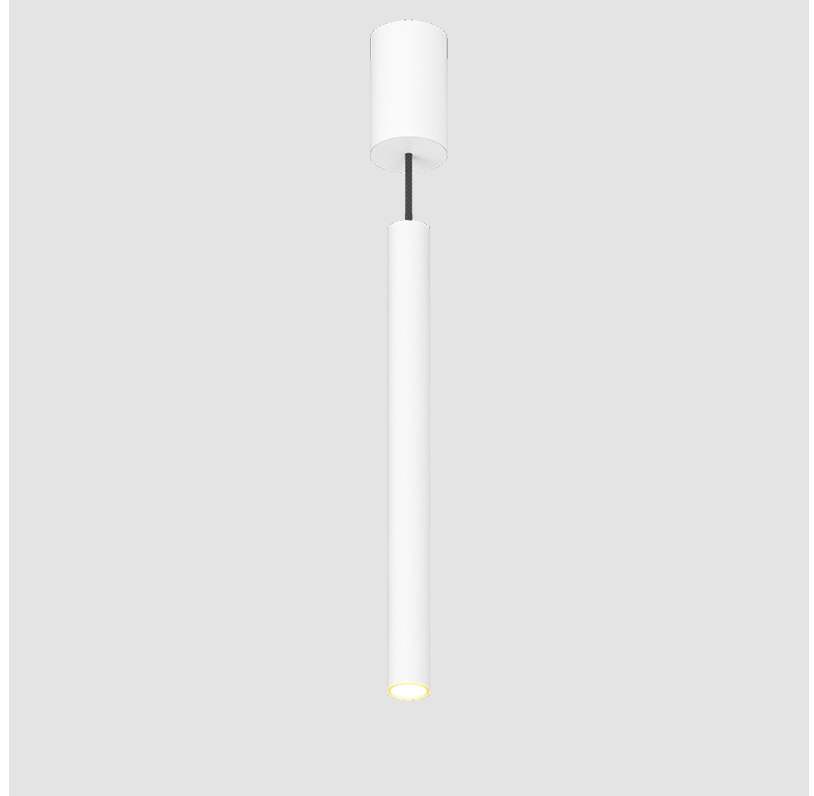

GENERAL

Series: Hangover
Subseries: Hangover Monopoint Surface Canopy
Brand: Prolicht
Division: Architectural
Mounting Type: Suspension
Mounting Location: Ceiling
Subcategory: Pendant

PHYSICAL

Shape: Cylinder
Diameter (mm): 40
Diameter (in): 1 9/16
Height (mm): 450
Height (in): 17 13/16
Max. Overall Height (mm): 2450
Max. Overall Height (in): 96 7/16
Light Distribution: Downlight
Diffuser: Shine Ring 0-6
Fixture Finish: SSR / BKV / CWI / CRY / HAB / UFT / ITA / RUA / FTG / MYG / LOD / PUS / FRO / FUP / KIA / POP / BLS / SPG / MEY / GOH / GUM / CHC / COM / ABZ / JAG / OBR / MOS / ROR
Fixture Material: Aluminum
Cable Details: 2000mm / 6000mm Cable in White / Black / Orange / Red

ELECTRICAL

Lamp Type: LED (Zhaga Standard)
Input Wattage (W): 10.9
Total Output Wattage (W): 9
Dimming: Non-Dimmable
Driver Included: Yes
Driver Location: Integrated
Driver Type: Constant Current
Driver Class: Class 2
Housing: ENCP3
Input Voltage (V): 120
Constant Current (mA): 500
Upon Request: Remote: 0-10Vdc dimming / Phase dimming 120Vac

LED

Number of LEDs: 1
Color Temperature (°K): 2700 / 3000 / 4000
Max. Delivered Lumen (lm): 842
CRI: >90 CRI
Efficiency (%): 86
Lamp Life (hrs): 50000
Upon Request: ***3500K available in minimum quantities (larger quantities upon request)

OPTICAL

Reflector: 40 / 50

RATINGS AND CERTIFICATIONS

Certified By: Certified for North American Standards
IP rating: IP20