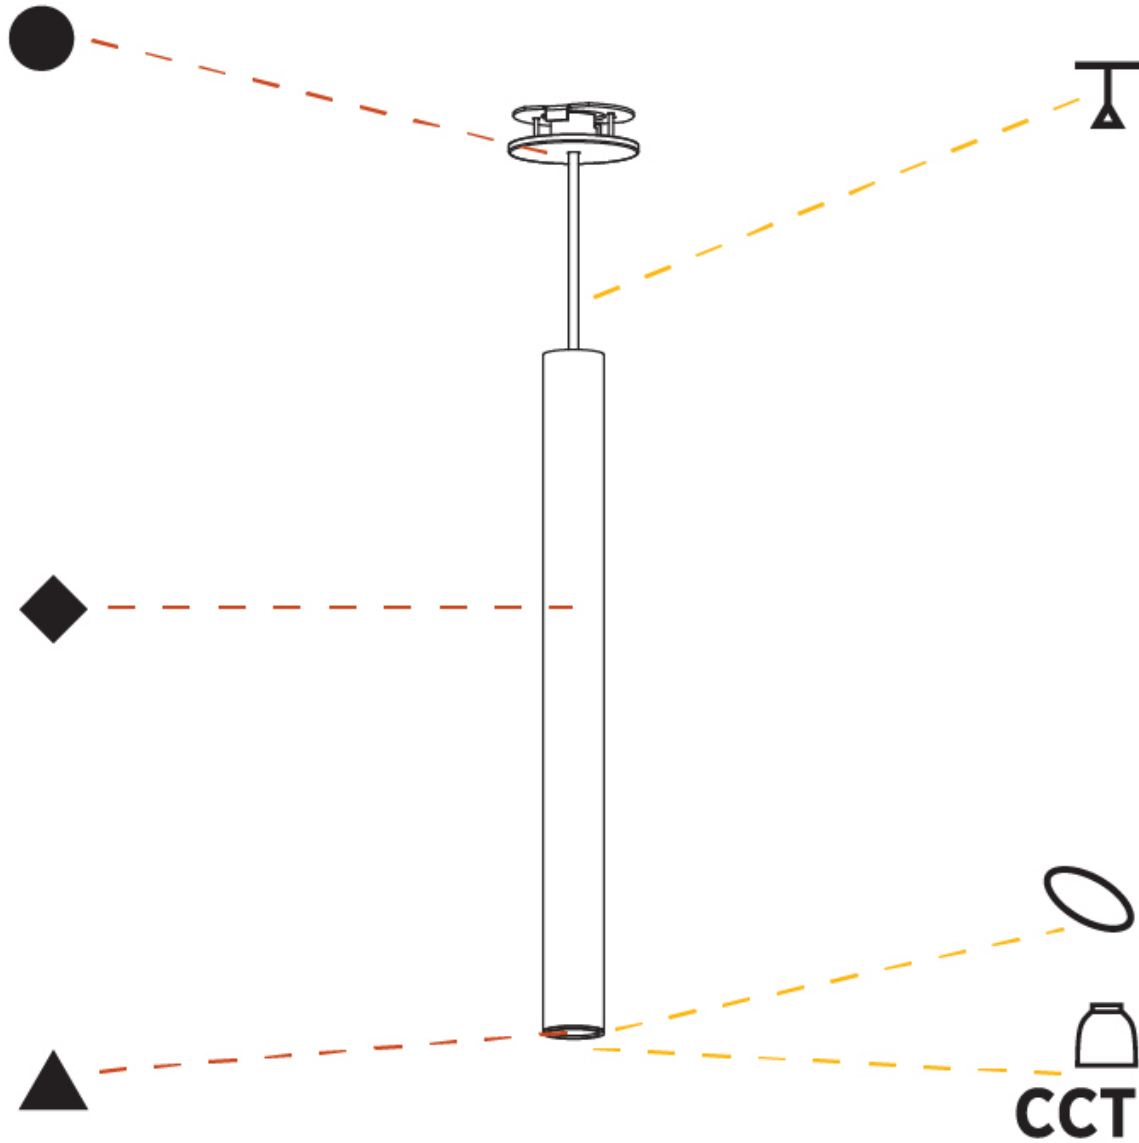

HANGOVER MONOPOINT RECESSED CANOPY SUSPENSION

A300152-

PROJECT
TYPE
SPECIFIER
QUANTITY
DATE

A