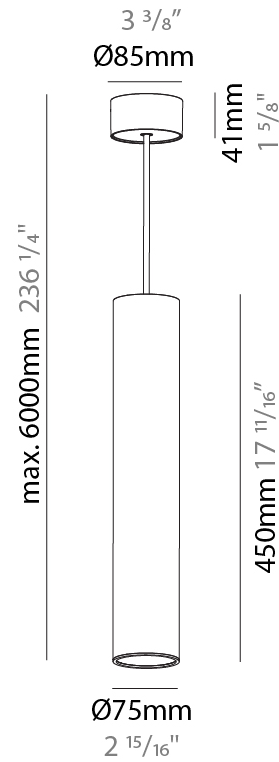

GENERAL

Series: Hangover
Subseries: Hangover Monopoint Surface Canopy
Brand: Prolicht
Division: Architectural
Mounting Type: Suspension
Mounting Location: Ceiling
Subcategory: Pendant

PHYSICAL

Shape: Cylinder
Diameter (mm): 75
Diameter (in): 2 ¹⁵/₁₆
Height (mm): 450
Height (in): 17 ¹¹/₁₆
Max. Overall Height (mm): 2450
Max. Overall Height (in): 96 ⁷/₁₆
Light Distribution: Downlight
Diffuser: Shine Ring 0-6
Fixture Finish: SSR / BKV / CWI / CRY / HAB / UFT / ITA / RUA / FTG / MYG / LOD / PUS / FRO / FUP / KIA / POP / BLS / SPG / MEY / GOH / GUM / CHC / COM / ABZ / JAG / OBR / MOS / ROR
Fixture Material: Aluminum
Cable Details: 2000mm / 6000mm Cable in White / Black / Orange / Red

ELECTRICAL

Lamp Type: LED (Zhaga Standard)
Input Wattage (W): 20
Total Output Wattage (W): 18.9
Dimming: Non-Dimmable
Driver Included: Yes
Driver Location: Integrated
Driver Type: Constant Current
Driver Class: Class 2
Housing: ENCP3
Input Voltage (V): 120
Constant Current (MA): 500
Upon Request: Remote: 0-10Vdc dimming / Phase dimming 120Vac

LED

Number of LEDs: 1
Color Temperature (°K): 2700 / 3000 / 4000
Max. Delivered Lumen (lm): 1680
CRI: >90 CRI
Efficiency (%): 86
Lamp Life (hrs): 50000

OPTICAL

Reflector: 18 / 36 / 52

RATINGS AND CERTIFICATIONS

Certified By: Certified for North American Standards
IP rating: IP20