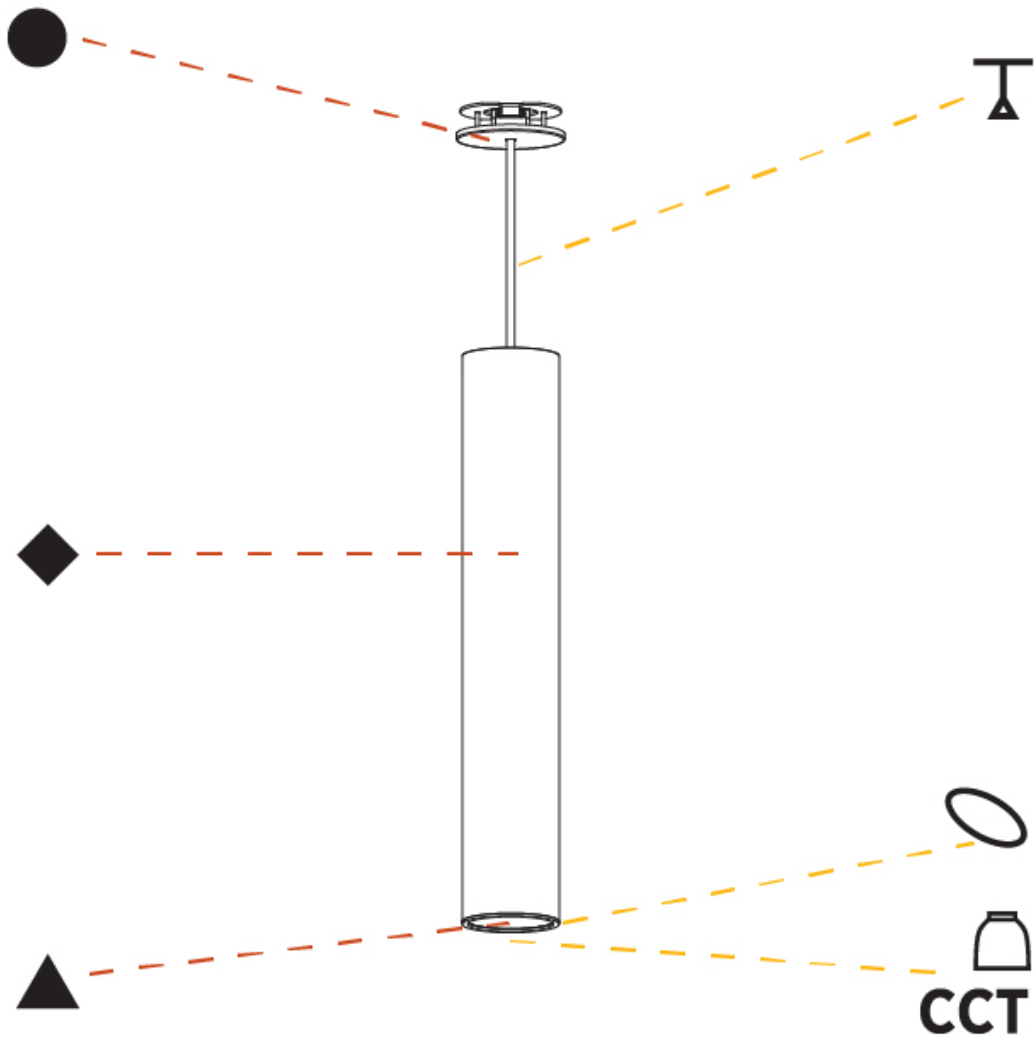

HANGOVER MONOPOINT RECESSED CANOPY SUSPENSION

A300162-

PROJECT
TYPE
SPECIFIER
QUANTITY
DATE

A