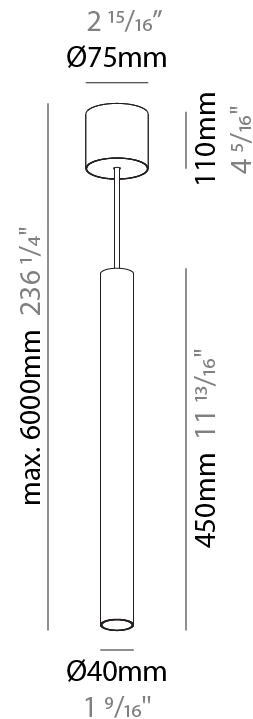

GENERAL

Series: Hangover
Subseries: Hangover Monopoint Surface Canopy
Brand: Prolicht
Division: Architectural
Mounting Type: Suspension
Mounting Location: Ceiling
Subcategory: Pendant

PHYSICAL

Shape: Cylinder
Diameter (mm): 40
Diameter (in): 1 9/16
Height (mm): 450
Height (in): 17 13/16
Max. Overall Height (mm): 2450
Max. Overall Height (in): 96 7/16
Light Distribution: Downlight
Diffuser: Shine Ring 0-6
Fixture Finish: SSR / BKV / CWI / CRY / HAB / UFT / ITA / RUA / FTG / MYG / LOD / PUS / FRO / FUP / KIA / POP / BLS / SPG / MEY / GOH / GUM / CHC / COM / ABZ / JAG / OBR / MOS / ROR
Fixture Material: Aluminum
Cable Details: 2000mm / 6000mm Cable in White / Black / Orange / Red

ELECTRICAL

Lamp Type: LED (Zhaga Standard)
Input Wattage (W): 10.9
Total Output Wattage (W): 9
Dimming: Non-Dimmable
Driver Included: Yes
Driver Location: Integrated
Driver Type: Constant Current
Driver Class: Class 2
Housing: ENCP3
Input Voltage (V): 120
Constant Current (mA): 500
Upon Request: Remote: 0-10Vdc dimming / Phase dimming 120Vac

LED

Number of LEDs: 1
Color Temperature (°K): 2700 / 3000 / 4000
Max. Delivered Lumen (lm): 842
CRI: >90 CRI
Efficiency (%): 86
Lamp Life (hrs): 50000
Upon Request: ***3500K available in minimum quantities (larger quantities upon request)

OPTICAL

Reflector: 40 / 50

RATINGS AND CERTIFICATIONS

Certified By: Certified for North American Standards
IP rating: IP20