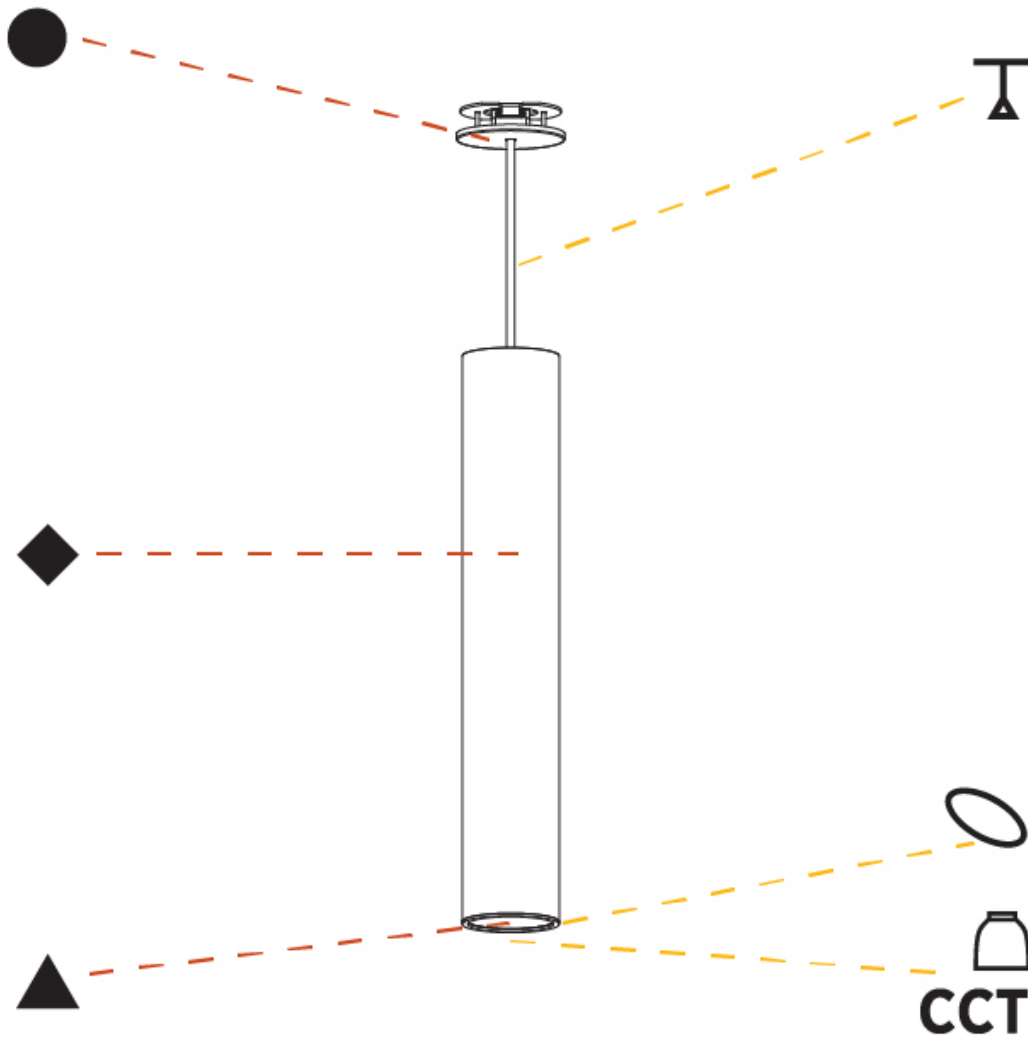

HANGOVER MONOPOINT RECESSED CANOPY SUSPENSION

A300161-

PROJECT
TYPE
SPECIFIER
QUANTITY
DATE